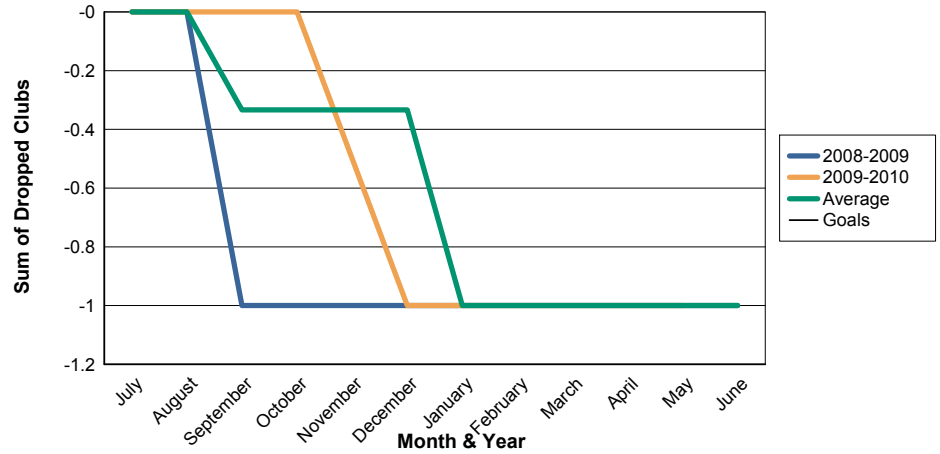

3 Year Comparisons for GMT Constitutional Area 1

By GMT District

As of May 2010

Sum of New Clubs/ Month & Year

For District 13 G

Sum of Dropped Clubs/ Month & Year

For District 13 G

Sum of Net Clubs/ Month & Year