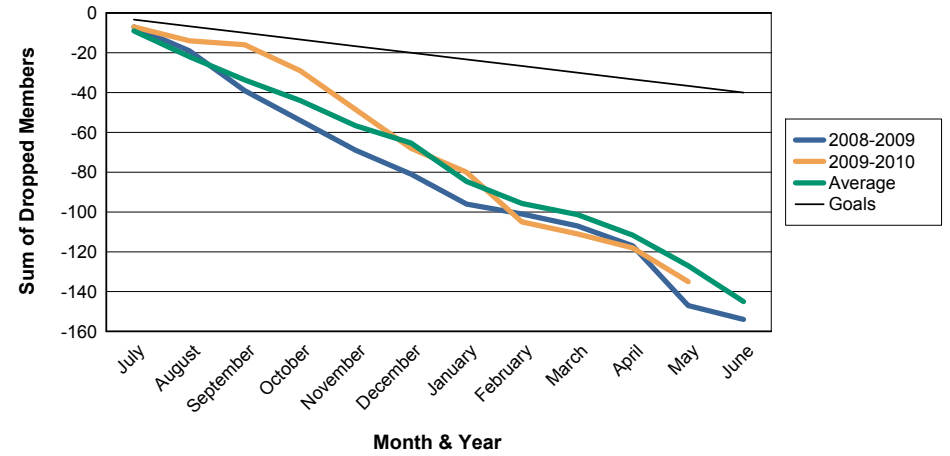

For District 13 G

Sum of Charter Members/ Month & Year

For District 13 G

3 Year Comparisons for GMT Constitutional Area 1

By GMT District

As of May 2010

Sum of New Members/ Month & Year

For District 13 G

Sum of Dropped Members/ Month & Year

For District 13 G

Sum of Net Members/ Month & Year

For District 13 G