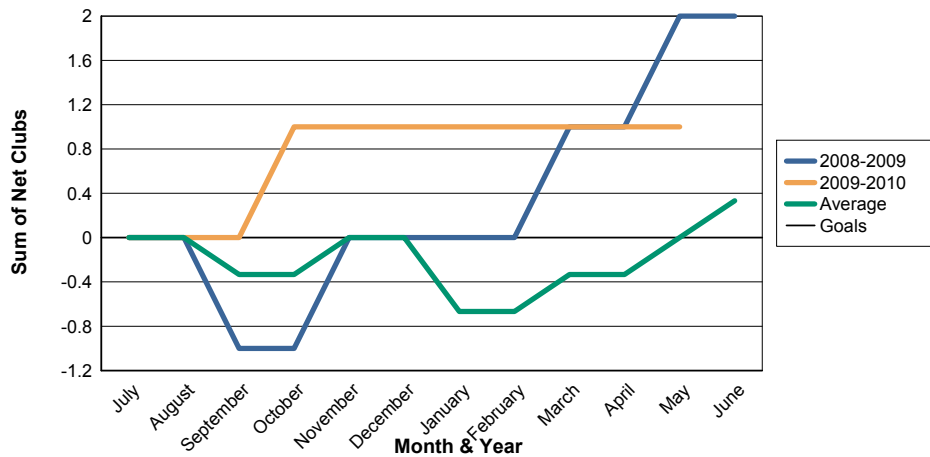

Sum of Net Clubs/ Month & Year

For District 13 G