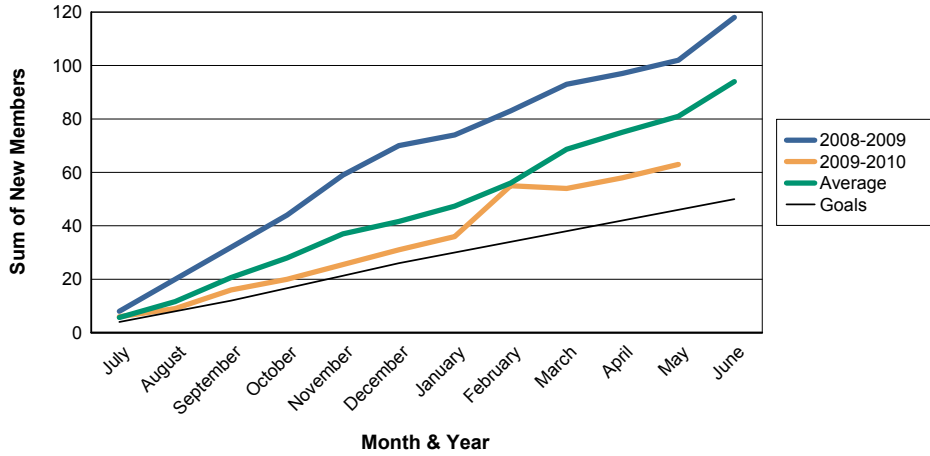

For District 13 G

Sum of Charter Members/ Month & Year

For District 13 G

3 Year Comparisons for GMT Constitutional Area 1

By GMT District

As of May 2010

Sum of New Members/ Month & Year

For District 13 G

Sum of Dropped Members/ Month & Year

For District 13 G

Sum of Net Members/ Month & Year

For District 13 G