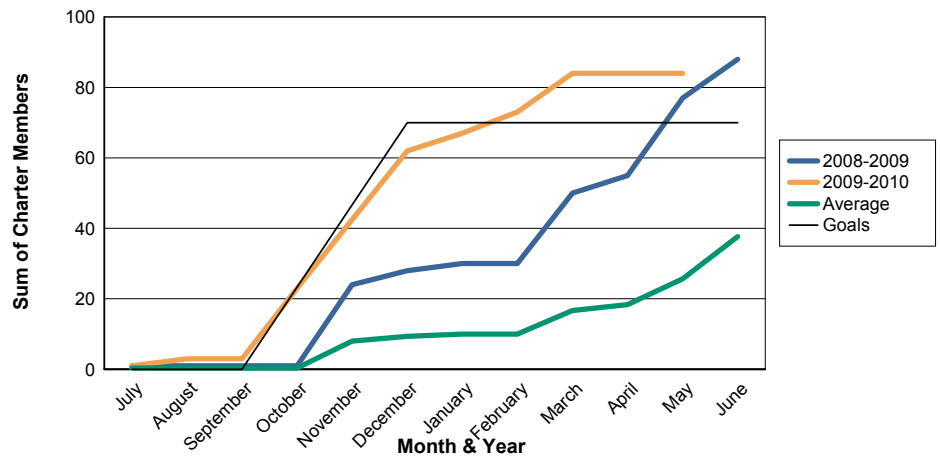

Sum of Charter Members/ Month & Year

For District 13 G