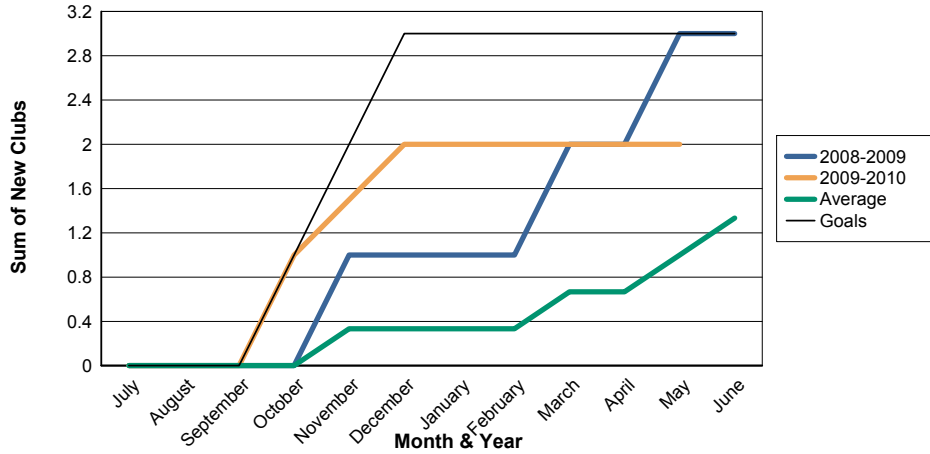

3 Year Comparisons for GMT Constitutional Area 1

By GMT District

As of May 2010

Sum of New Clubs/ Month & Year

For District 13 G

Sum of Dropped Clubs/ Month & Year

For District 13 G

Sum of Net Clubs/ Month & Year